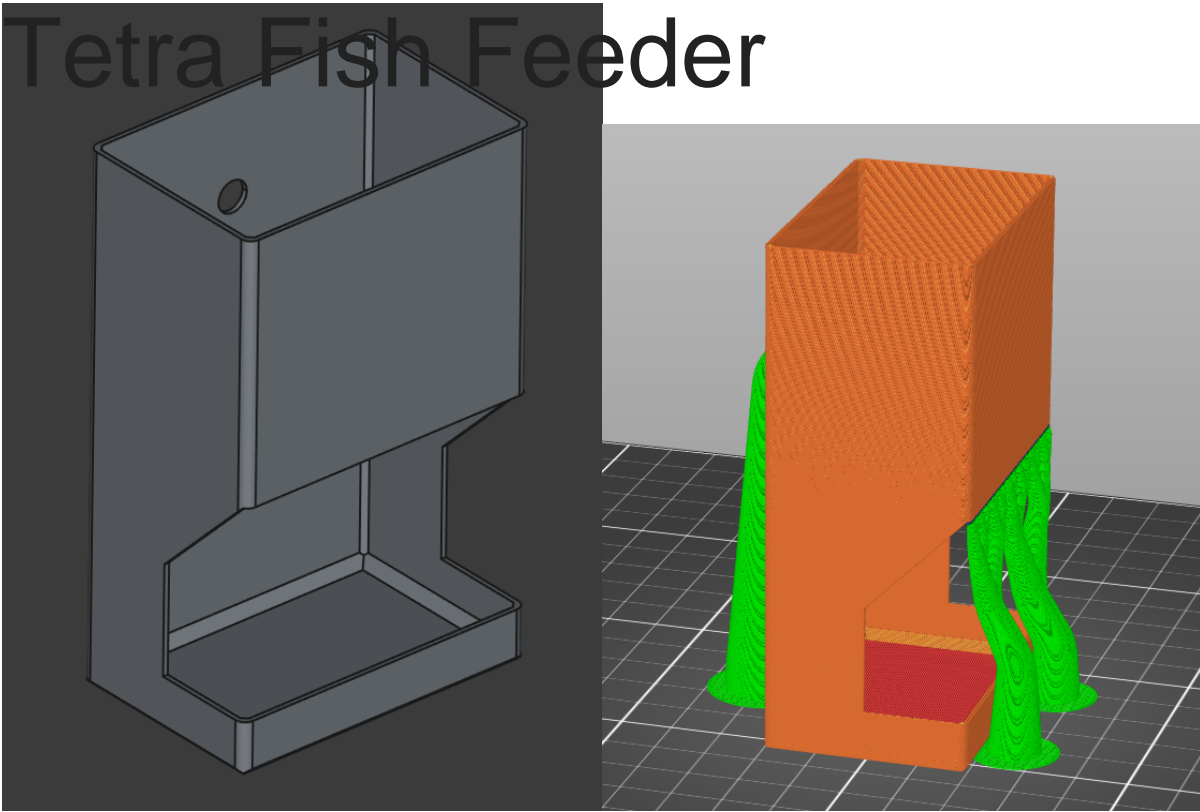

Tetra Fish Feeder

- [Tetra Feeder.FCStd](#)
- [Tetra Feeder.3mf](#)
- [Tetra Feeder.stl](#)

Revision #1

Created 2026-02-28 22:19:19 GMT by hxd

Updated 2026-02-28 22:20:51 GMT by hxd